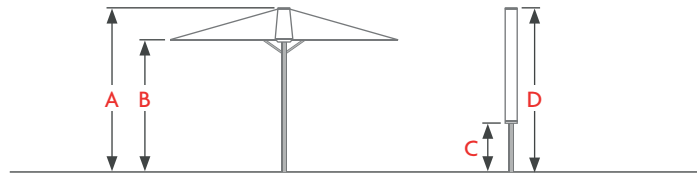

Available bases:

ARMONIA in concrete

CALICE A in steel

CALICE F in steel

STICK

- STRUCTURE Powder-coated aluminum alloy frame
- PANELS No. 4 Powder-coated aluminum panels
- SUPPORT POLE Round central stainless steel pole with 50mm diameter, powder-coated
- SUPPORT ARMS Round aluminum arms with 22mm diameter, powder-coated
- JOINTS Matte white nylon
- OPENING AND CLOSING SYSTEM Assisted opening with gas springs and marine pulley with EASYBLOCK locking system
- LOCKING SYSTEM EASY BLOCK
- HARDWARE Stainless steel
- AVAILABLE FABRICS 270-gram water-repellent acrylic
- LIGHTING Built-in LED panel interior lighting + external top-to-bottom LED lighting on all 4 faces

PARASOL OPEN DIMENSIONS (Cm)	DIMENSION				WEIGHT (KG)	PACKAGING DIMENSIONS	
	A	B	C	D			
275x275	270	207	75	270	25	CM 28X28X285	KG. 13

BASES

ARMONIA

60X60 CM	75 CM	87 KG	+0 CM	80X80 X80 CM

Base made of concrete with a perimeter frame in stainless steel painted in frame color.
Transported in a wooden crate, 30 kg